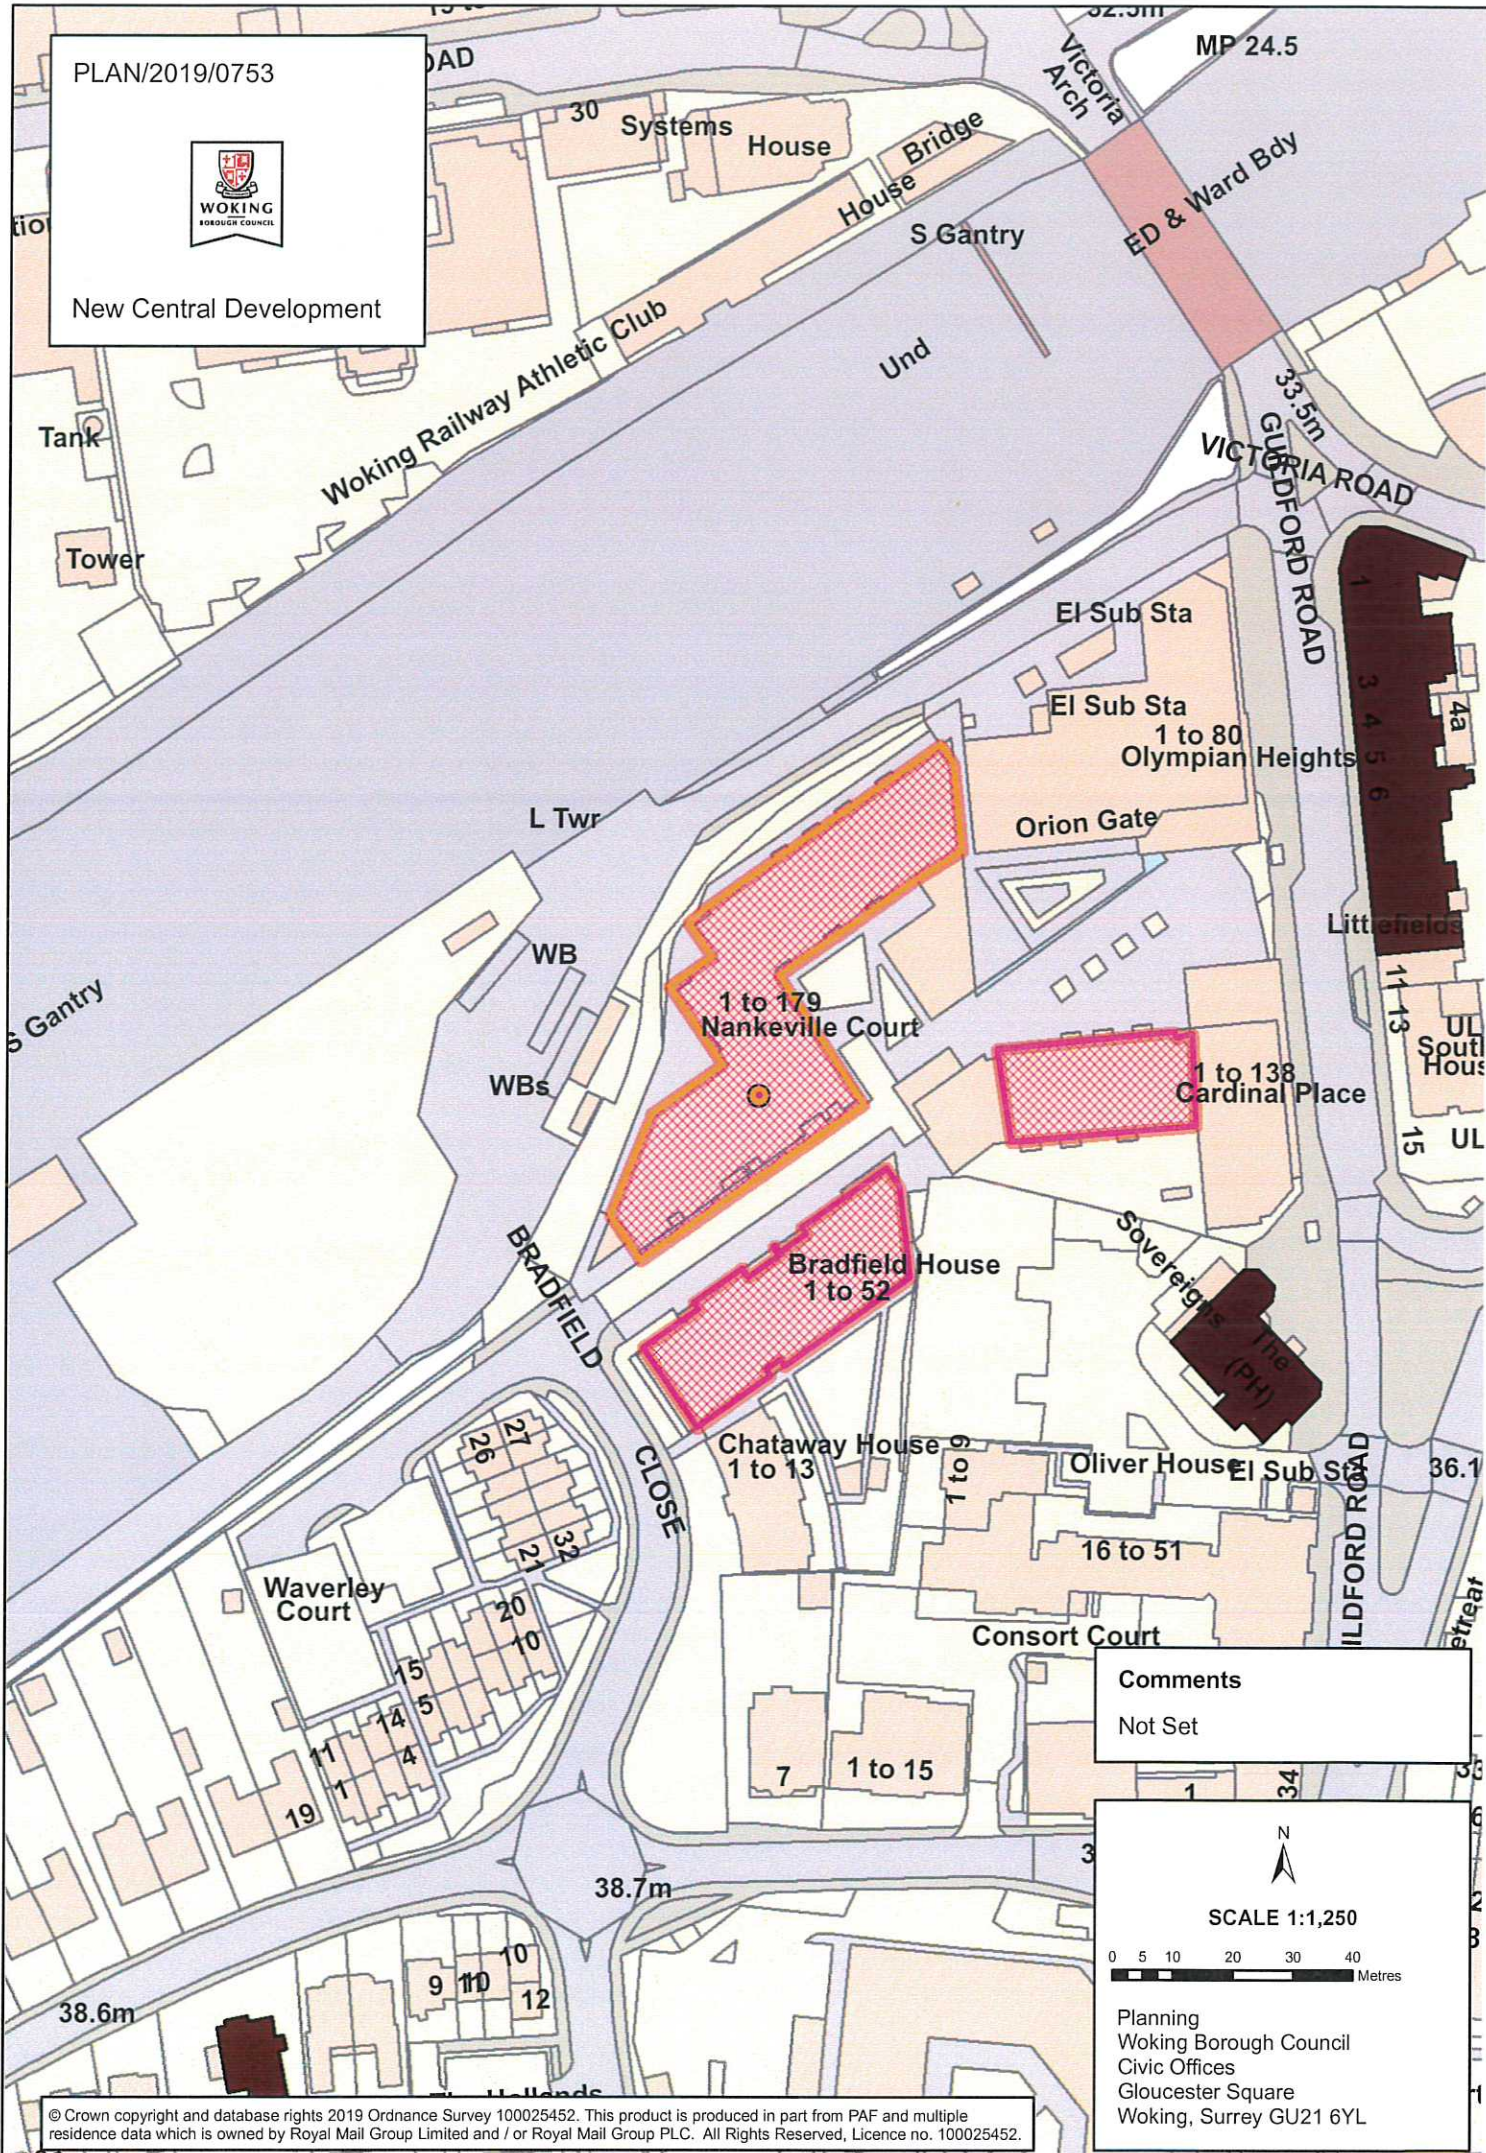

PLAN/2019/0753

New Central Development

Comments
Not Set

Planning
Woking Borough Council
Civic Offices
Gloucester Square
Woking, Surrey GU21 6YL